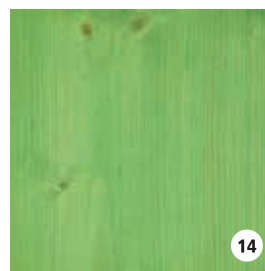

BLACK

LOOK IPE

LIGHT GREY

TAUPE

SUNFLOWER

VEGGIE

DOLPHIN

LAGOON